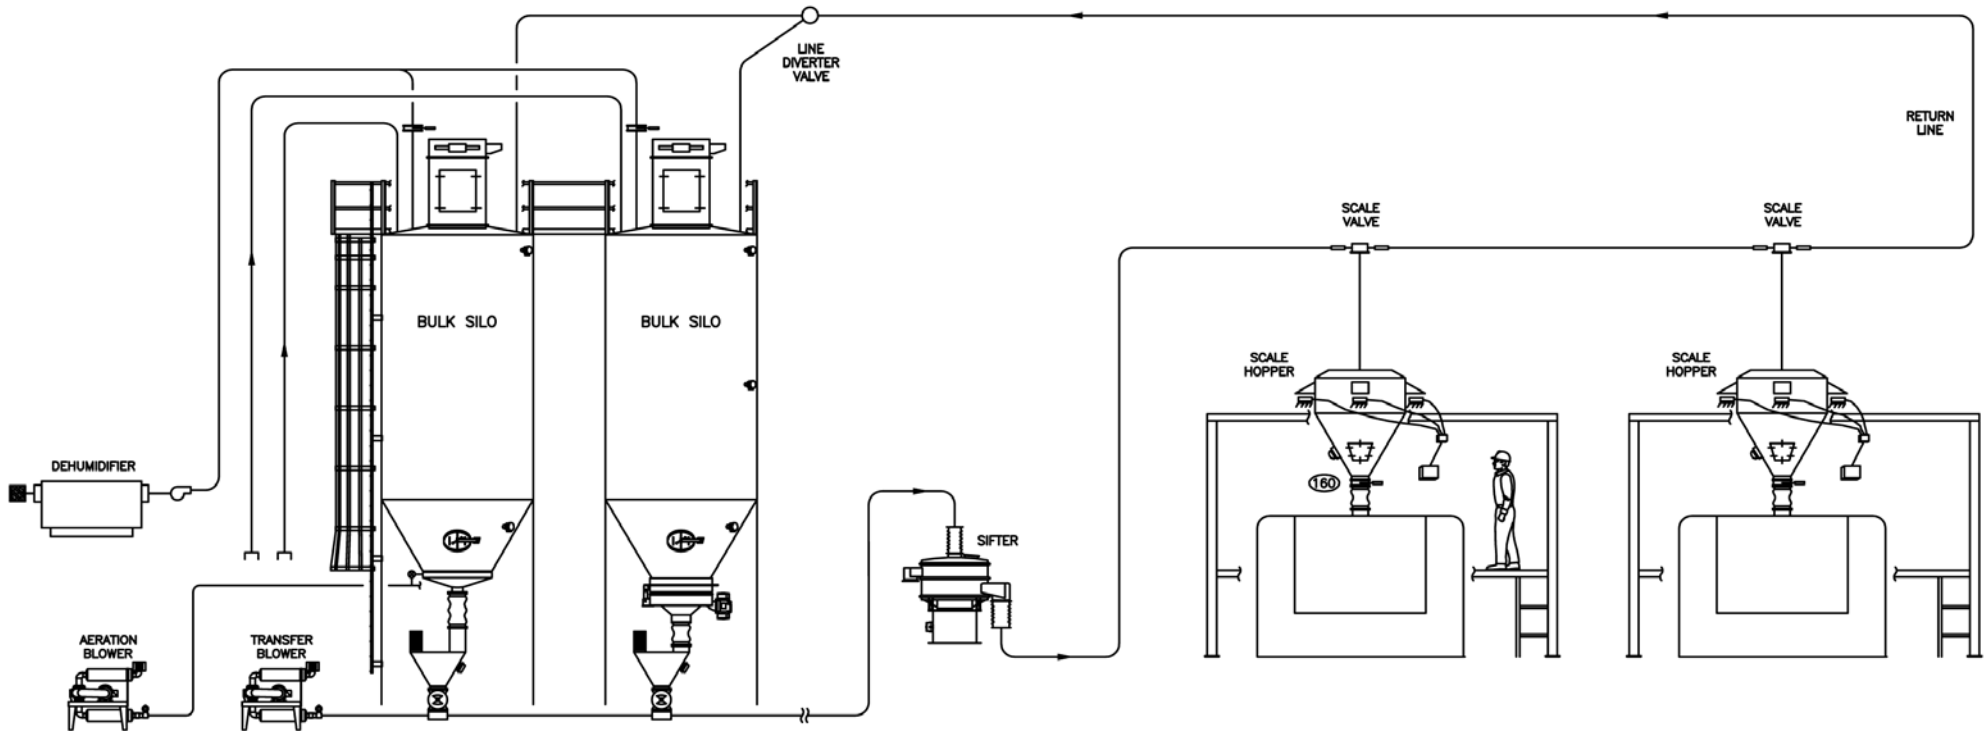

1. **DEHUMIDIFIER**
2. REPLACE DESICCANT
   - REPLACE FILTERS
   - REPLACE BEARINGS
   - REPLACE/ADJUST BELTS

1. **SILOS**
2. REPAIR RUST DAMAGE
   - SAND BLAST/PAINT
   - WELDING REPAIR
   - REPAIR LEAKS
   - SERVICE/INSTALL PVR VALVES

1. **BIN VENT SERVICE**
2. TIMER BOARDS
   - DIAPHRAGMS
   - SOLENOIDS
   - DOOR GASKETS
   - BAG/CAGES
   - CARTRIDGES

1. **LEVEL INDICATOR**
2. REPAIR/REPLACE

1. **PIPE RUNS**
2. REPAIR/REPLACE COUPLERS
   - MODIFY/ADD PIPE RUNS
   - INSTALL NEW PIPE RUNS

1. **SCALE VALVES**
2. REPAIR/REPLACE SOLENOID
   - REPAIR/REPLACE LIMIT SWITCHES
   - REPLACE FLEX CONNECTIONS
   - REPAIR LEAKS

1. **BLOWER SERVICE**
2. CHANGE OIL
   - REPLACE/ADJUST BELTS
   - CLEAN/REPLACE FILTERS
   - EMERGENCY REBUILD
   - CHECK TEMPERATURE

1. **AIRLOCK SERVICE**
2. REBUILD/REPLACE
   - REPAIR LEAKS
   - MEASURE TOLERANCES
   - REPLACE BEARINGS/SEALS

1. **BIN DISCHARGER/AIR DISC**
2. REPAIR LEAKS
   - REPLACE AIRSLIDE FABRIC
   - REPLACE FLEX CONNECTIONS

1. **SIFTER**
2. LUBRICATE BEARINGS
   - REPAIR LEAKS
   - REPAIR/REPLACE SCREENS

1. **SCALE HOPPERS**
2. REPAIR LEAKS
   - REPAIR METAL FATIGUE
   - VERIFY ACCURACY/FUNCTIONS
   - REPAIR/REPLACE LOAD CELLS
   - SAND BLAST/PAINT

1. **SUPPORT STRUCTURE**
2. REPAIR/MODIFY