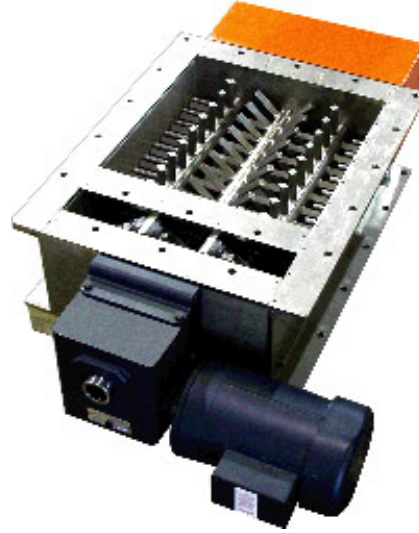

Solids Processing Equipment Co., Inc.

About SPEC SPEC Systems SPEC Installation SPEC PM Photo Album Contact SPEC

Lumpbreaker - Lump Breaker - Lump Crusher - Rock Crusher

Lumpbreakers - Lump Breakers - Lump Crushers - Sugar - Flour

Lumpbreaker have a single or double shaft rotor with evenly spaced impacting fingers and fixed combs on the side walls. These units provide a simple and economical means of reducing compacted material before a processing or packaging line.

SPEC has provided and installed complete turnkey flour and sugar systems incorporating components from companies like Mac Equipment, Reimelt Corporation, Smoot, Schenck AccuRate, Horizon Systems, (NBE) National Bulk Equipment, Carman Industries, Great Western Mfg., Bray Controls and Shick Tube-Veyor. *Please call us for your pneumatic conveying application.*

Sales and Installation

Airlocks | Line Diverter Valves | Bag Dump Stations | Blowers Packages | Bottom Diverter Valves | Butterfly Valves | Cyclone Separators | Dust Collectors
Gravity Diverters Valves | Lump Breakers | Rotary Valves | Railcar Unloaders | Scale Hoppers | Indoor Silos | Bulkbag Unloading | Butterfly Valve
Pneumatic Conveying Systems | Starter Flour Systems | Bag Dump Station | Aeration Blower Package | Hopper Fill Valve | Cyclones Separator
Dust Collector | Gravity Diverter Valve | Lump Breaker | Rotary Valve Feeder | Railcar Unloader | Scale Hopper | Airlocks | In-Line Sifters
Bulk Bag Unloaders | Pneumatic Conveyor System Blower Package | Dry Bulk Material Handling Equipment | Starter Flour System

Copyright © 2008 Solids Processing Equipment Company, Inc.